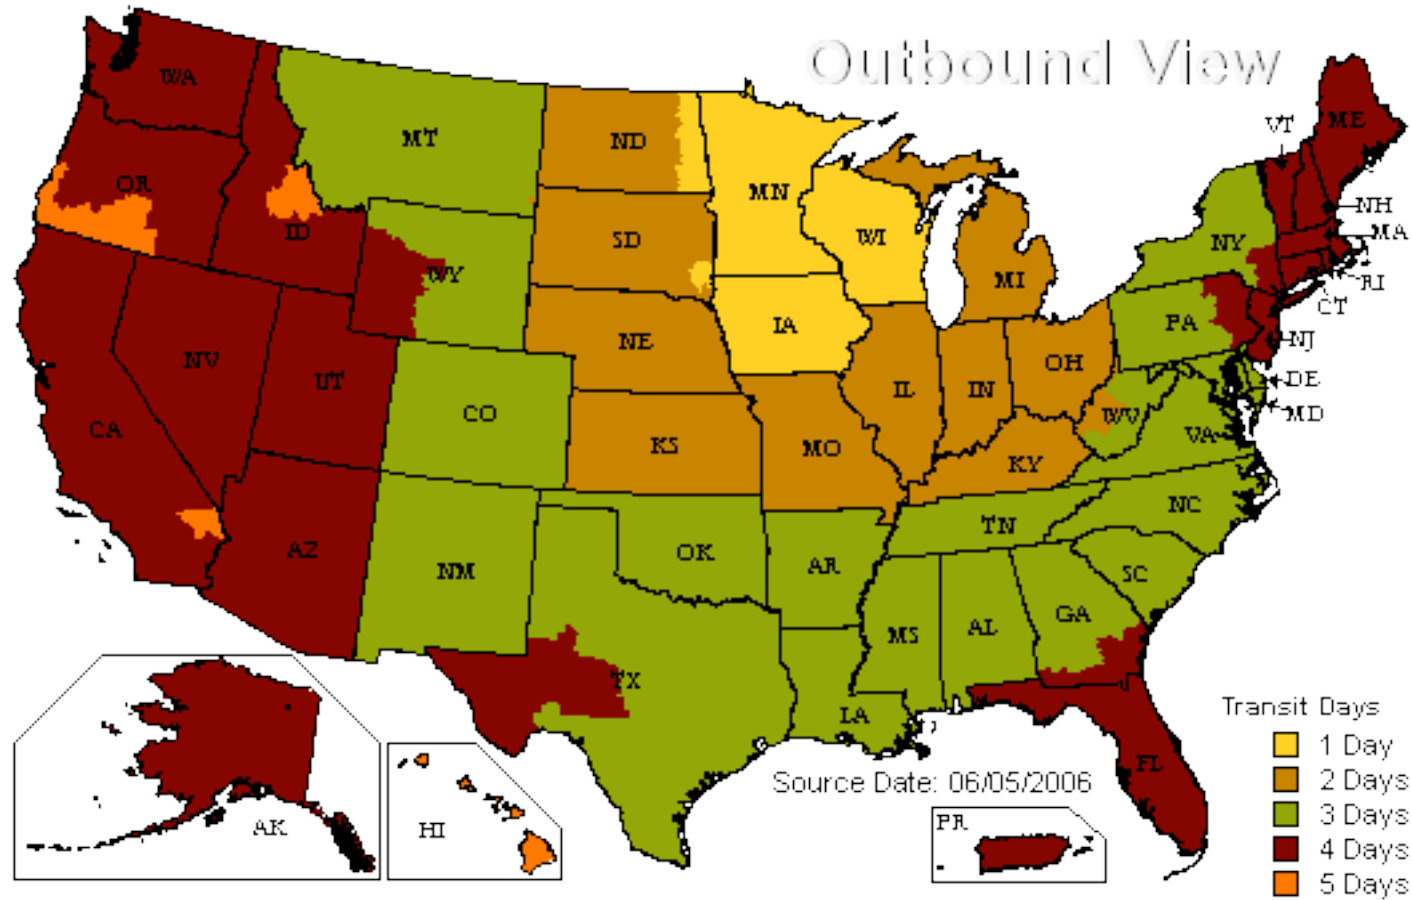

Business days in transit from: MINNEAPOLIS, MN 55416

Valutime ships nationwide via UPS Ground. Our UPS online WorldShip software allows us to instantly track your completed order. We also have UPS Next Day Air/2nd Day Air and 3-Day Select available.